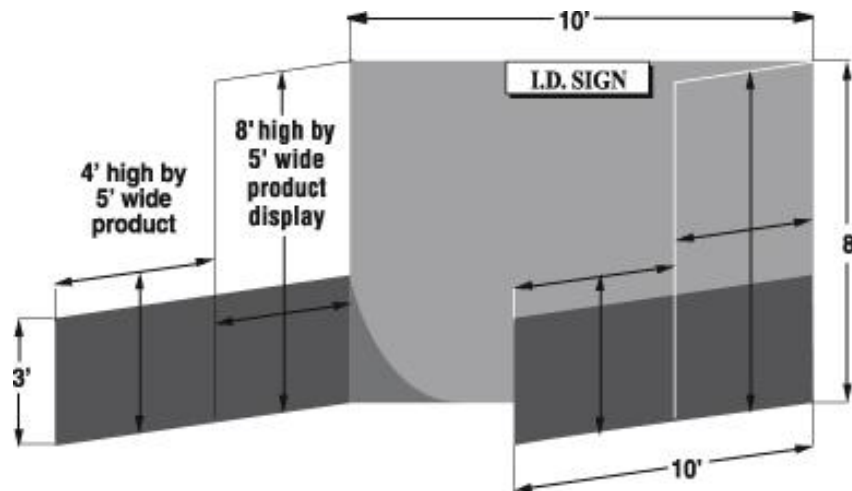

Southern Women's Show

Jacksonville

Prime Osborn Convention Center

Height Restrictions

The front five feet of your exhibit may not exceed FOUR feet in height.

All exhibits must have floor covering.

Maximum height for any product, display or sign is EIGHT FEET.

Height Limitation Exceptions:

1. If you have three or more booths in a row, you may have 8' high displays to the front of the booth except within 10' of where your exhibit adjoins other exhibits. So if you have three booths, your center booth may be 8' high to the front of the booth. With four booths, the center two booths may be 8' high to the front of the booth.
2. Your exhibit height may be 8' to the front of your exhibit WITH THE APPROVAL OF SHOW MANAGEMENT AND THE ADJOINING EXHIBITOR. If you wish to exceed the height limitation and have not contacted show management, come to the show office BEFORE setting up your exhibit.